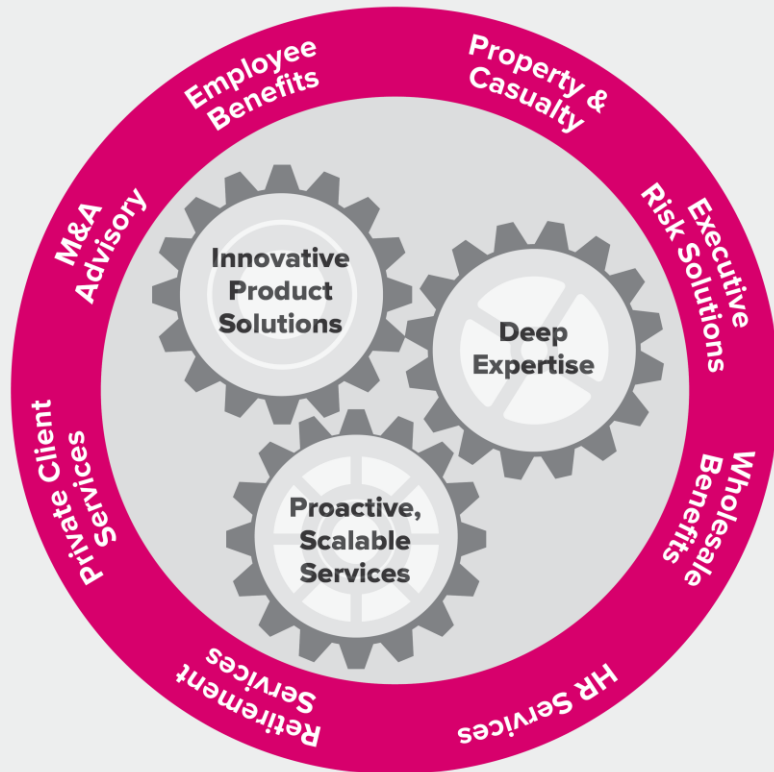

About ABD

Innovative Product Solutions. Deep Expertise. Proactive, Scalable Services.

Key Facts

- **350+** dedicated team members
- **11** offices, headquartered in San Mateo, and offices throughout California, Washington, Illinois, and New York
- **\$1.3B+** premium volume
- Specializing in **15 industries**
- **78** Net Promoter Score
- Exceptional **Global Partner Network** with **WBN**

Awards and Recognition

Best Places to Work
Bay Area 2019
(SFBT & SVBJ)

Healthiest Employers
2019 Finalist
(Healthiest Employers)

#4 Top Places to Work
Bay Area 2019
(Bay Area News Corp)

Servicing clients of all stages and sizes